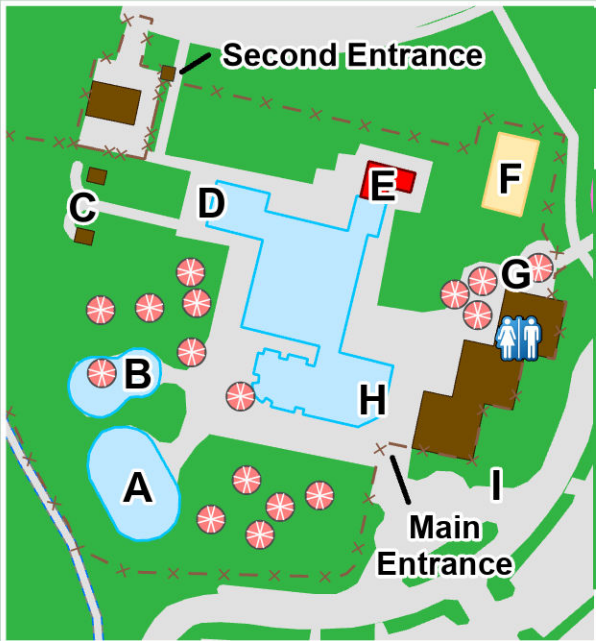

CRANBERRY
TOWNSHIP

North Boundary Park

- A - Spray Pad
- B - Sand Play Area
- C - Sun Decks
- D - Diving Area
- E - Water Slide
- F - Volleyball Court
- G - Concessions
- H - Zero-Depth Entry
- I - ATM

Legend

- Parking
- Restrooms
- NexTier Bank
- Bike/Hiking Trail (1.1mi)
- Nature Trail Loop (1.1mi)

CRANBERRY TOWNSHIP built for you.